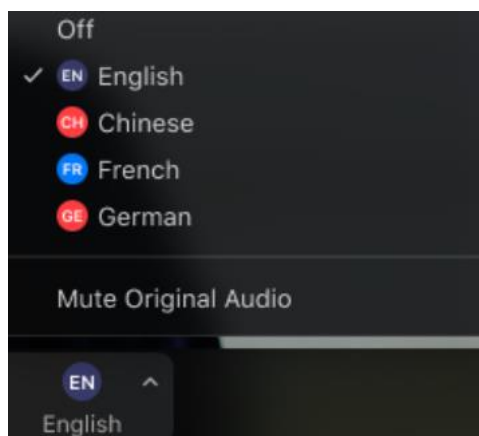

To use this feature is absolutely necessary to have latest version of Zoom app installed and please be aware that this feature is available only in Zoom app for Windows, Mac OS X, iOS and Android.

## How to start simultaneous interpretation

1. In your webinar controls, click Interpretation:

2. Click the language that you would like to hear:

3. (Optional) To hear the interpreted language only, click Mute Original Audio.